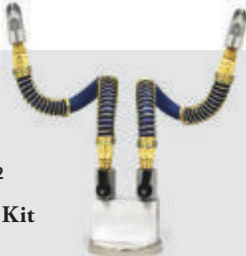

1. Choose the Air Nozzle or Jet model. **Example:** Model 1122 Super Air Nozzle
2. You have the option to include a length of Stay Set Hose. Simply list the model of the Stay Set Hose (shown on previous page) as a dash number after the Air Nozzle or Jet model number.
Example: A Model 1122 Super Air Nozzle with a Model 9212 12" (305mm) Stay Set Hose is a Model 1122-9212.
3. You have the option to include a magnetic base. If you want a One Outlet Magnetic Base, change the second digit of the "added on" dash number to a "3". If you would like the Two Outlet Magnetic Base, change the second digit to a "4". By using a "4", you will receive (2) Air Nozzles or Jets and (2) Stay Set Hoses to attach to the Two Outlet Magnetic Base.
Example: Two Model 1122 Super Air Nozzles with two 12" (305mm) Stay Set Hoses and Two Outlet Magnetic Base is a Model 1122-9412.

A Model 1122-9412 includes two Model 1122 Super Air Nozzles with two 12" (305mm) Stay Set Hose and Two Outlet Magnetic Base.

Blowoff Kits

Model #
1100-9312

Blowoff Kit
includes:

- (1) 1100 Super Air Nozzle
- (1) 9212 12" (305mm) Stay Set Hose
- (1) 9042 Magnetic Base

Model #
1100-9412

Blowoff Kit
includes:

- (2) 1100 Super Air Nozzles
- (2) 9212 12" (305mm) Stay Set Hose
- (1) 9043 Magnetic Base

Model #
1103-9362

Blowoff Kit
includes:

- (1) 1103 Mini Super Air Nozzle
- (1) 9262 12" (305mm) Stay Set Hose
- (1) 9042 Magnetic Base

Model #
1103-9462

Blowoff Kit
includes

- (2) 1103 Mini Super Air Nozzles
- (2) 9262 12" (305mm) Stay Set Hose
- (1) 9043 Magnetic Base

Model #
1122-9312

Blowoff Kit
includes

- (1) 1122 2" Flat Super Air Nozzle
- (1) 9212 12" (305mm) Stay Set Hose
- (1) 9042 Magnetic Base